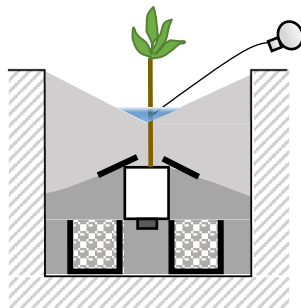

Application Areas and Uses

No watering

- Annual Precipitation: more than **400** mm/year
- Drought Period Duration: less than **4** months
- No watering at all after planting: Stored rain water is sufficient

It is addressed to Authorities and big private companies for planting millions of trees.

Watering by Hand

- Annual Precipitation: between **200** to **400** mm/year
- Drought Period Duration: less than **6** months
- Watering by hand once a month or every two months during the drought period, **25** lt of water in each session of watering
- Add hydrolysable fertilizer in the water if necessary

It is addressed to all citizens who want to plant trees around their houses, or any other professional reason, which adds up to planting billions of trees.

Complementary Automatic Irrigation

- Annual Precipitation: less than **200** mm/year
- Drought Period Duration: more than **8** months (desert)
- Automatic Dripping system watering once a month or every two months or more depending on the type of the plant, the soil and climate conditions **25** lt of water in each session of watering.
- Add hydrolysable fertilizer in the water if necessary

It is addressed to Authorities who want to plant billions of trees in arid and desert areas with minimum irrigation water, only the quantity needed by the plant for its transpiration.

Combating desertification and climate change!

For more information, please contact us.

The Team of AZA

E-mail: aza.fund10@gmail.com

URL: www.aridzoneafforestation.org

Arid Zone Afforestation ^{NPO} (AZA)

Iera Odos 294, 12243 Aigaleo - Athens - Greece

Tel: +30 210 4251030

Fax: +30 216 8096159

E-mail: info@aridzoneafforestation.org

URL: www.aridzoneafforestation.org